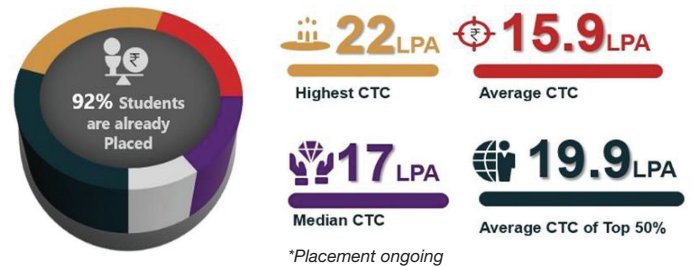

PLACEMENT STATISTICS (2021-23 BATCH)

SUMMER INTERNSHIP (2021-23 BATCH)

1 in 6 students received a pre-placement offer (PPO)

Average	42,606/Month	Highest	75,000/Month